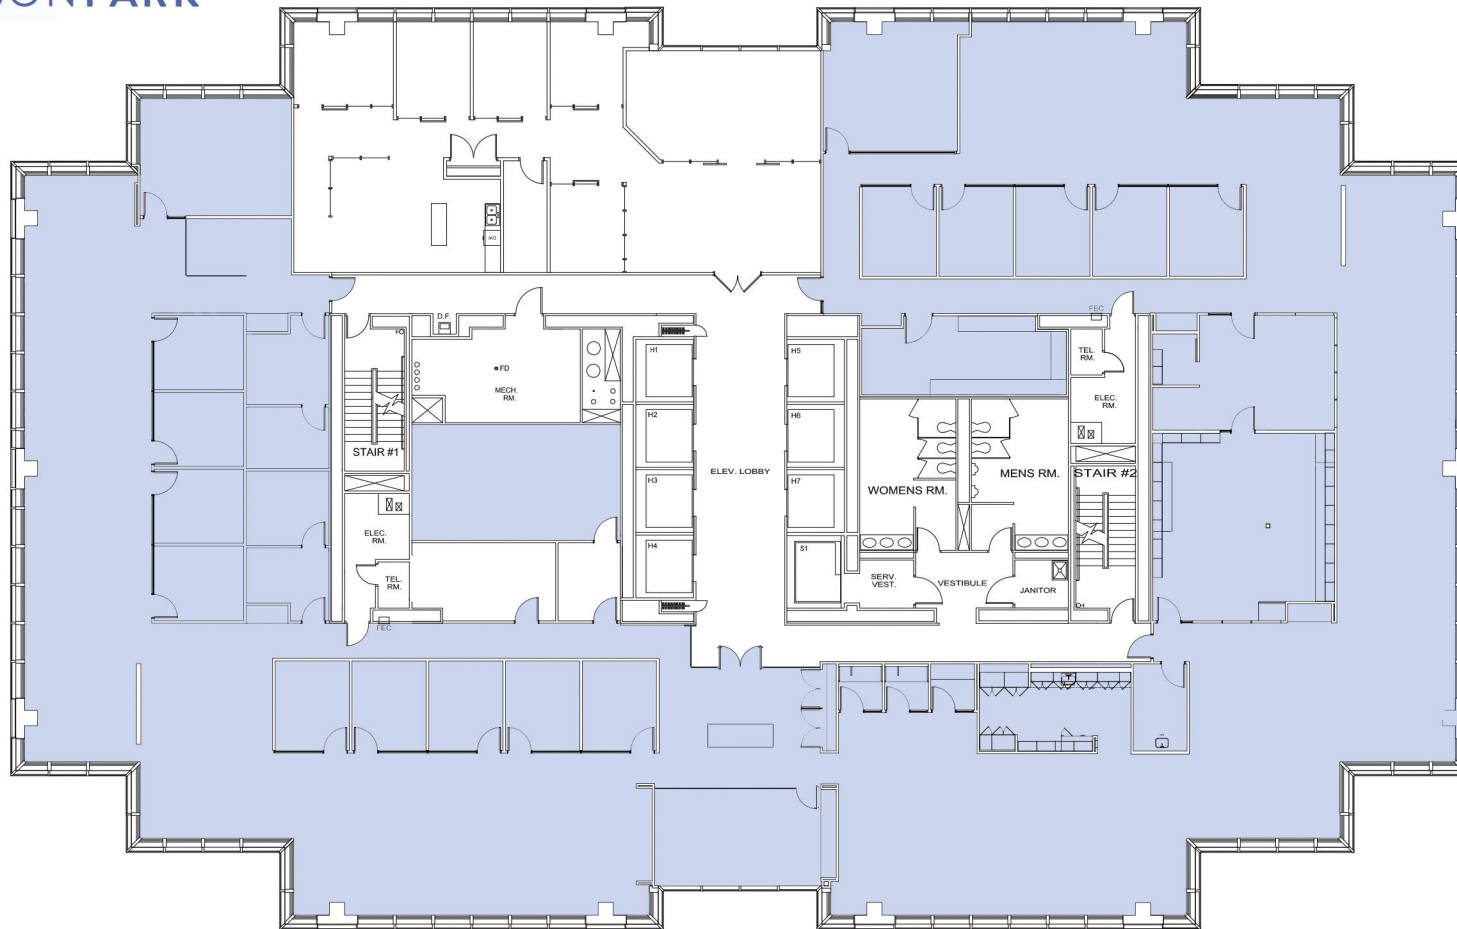

LEASING BY:

MANAGED BY:

**SUITE 3950
AVAILABLE
16,790 SF**

Salesforce Tower

www.schottdesign.com

SCALE: NOT TO SCALE
PROJECT: 2019.733
PROJECT MGR: AS

SALESFORCE TOWER

111 MONUMENT CIRCLE, 39TH FLOOR
INDIANAPOLIS, INDIANA 46204