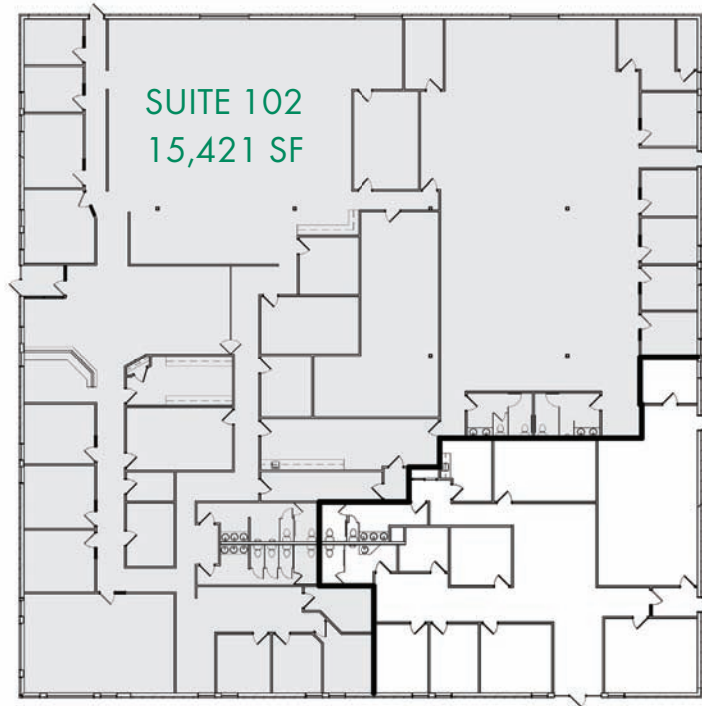

Building Properties

Rentable SF:	19,542 RSF	Zoning:	CS (Commercial Specialty)
Dock Doors:	One (1) BTS	On-Site Management:	4 personnel
Drive-in Doors:	One (1)	On-Site Leasing:	3 personnel
Fiber Optic Service:	AT&T & Time Warner	On-Site Maintenance:	6 personnel
Cable Service:	Comcast	Security:	24-hour patrols
Exterior Signage:	Yes		